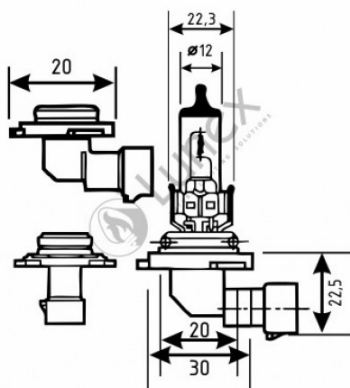

Technical data

Power input	55 W
Nominal voltage	12.0 V
Nominal wattage	55 W
Base	P22d
Color temperature	4700K
Luminous flux	1000 lm