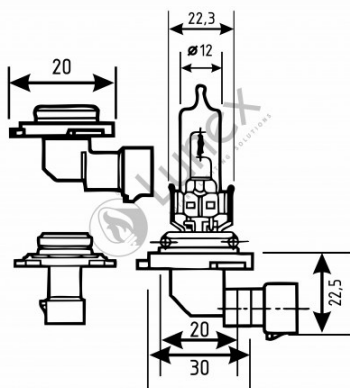

## Technical data

Power input	65 W
Nominal voltage	12.0 V
Nominal wattage	65 W
Base	P20d
Color temperature	4700K
Luminous flux	1200 lm