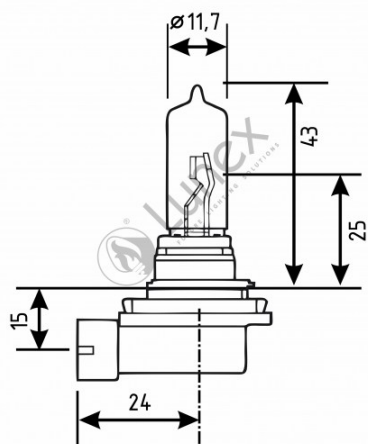

Technical data

Power input	55 W
Nominal voltage	12.0 V
Nominal wattage	55 W
Base	PGJ19-2
Color temperature	4700K
Luminous flux	1350 lm