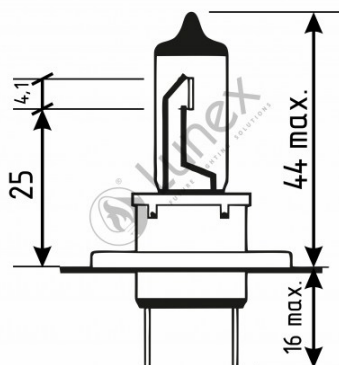

Technical data

Power input	55 W
Nominal voltage	12.0 V
Nominal wattage	55 W
Base	PX26d
Color temperature	4700K
Luminous flux	1500 lm