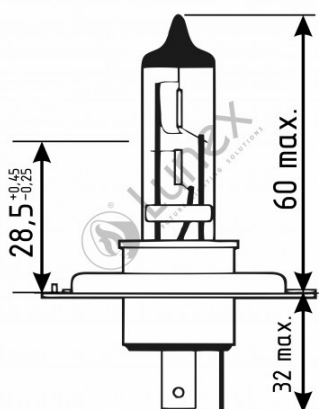

Technical data

Power input	60/55 W
Nominal voltage	12.0 V
Nominal wattage	60/55 W
Base	P43t
Color temperature	4700K
Luminous flux	1000 lm