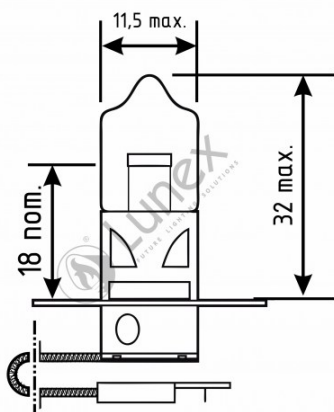

Technical data

Power input	55 W
Nominal voltage	12.0 V
Nominal wattage	55 W
Base	PK22s
Color temperature	4700K
Luminous flux	1450 lm