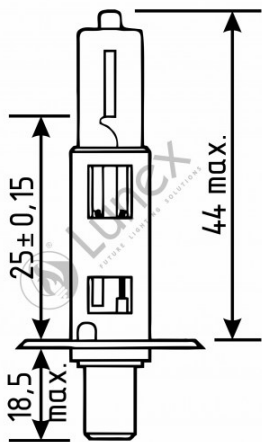

Technical data

Power input	55 W
Nominal voltage	12.0 V
Nominal wattage	55 W
Base	P14,5s
Color temperature	4700K
Luminous flux	1550 lm