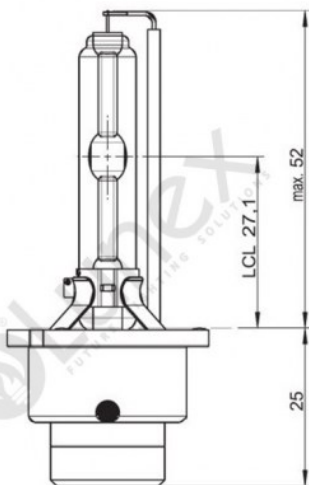

Technical data

Power input	35 W
Power input tolerance	±3 %
Nominal voltage	42 V
Nominal wattage	35 W
Test voltage	13.5 V
Luminous flux	3200 lm
Luminous flux tolerance	±15 %
Color temperature	8000 K
Product weight	60 g
Base	PK32d-5
Lifespan B3	1750 h
Lifespan Tc	2750 h