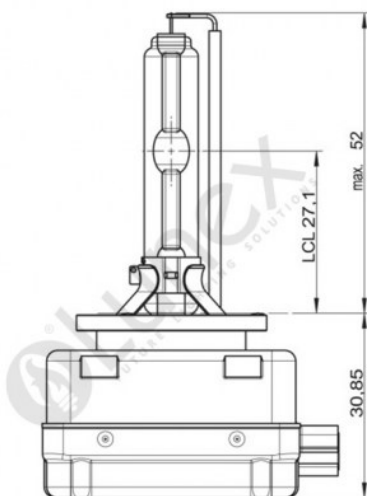

Technical data

Power input	35 W
Power input tolerance	±3 %
Nominal voltage	85 V
Nominal wattage	35 W
Test voltage	13.5 V
Luminous flux	2800 lm
Luminous flux tolerance	±15 %
Color temperature	8000 K
Product weight	60 g
Base	PK32d-3
Lifespan B3	1450 h
Lifespan Tc	1950 h