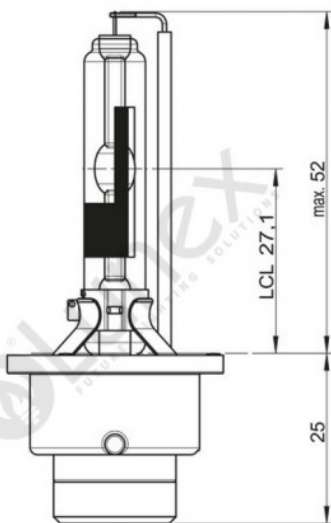

Technical data

Power input	35 W
Power input tolerance	±3 %
Nominal voltage	85 V
Nominal wattage	35 W
Test voltage	13.5 V
Luminous flux	2800 lm
Luminous flux tolerance	±15 %
Color temperature	8000 K
Product weight	16 g
Base	PK32d-3
Lifespan B3	1750 h
Lifespan Tc	2750 h