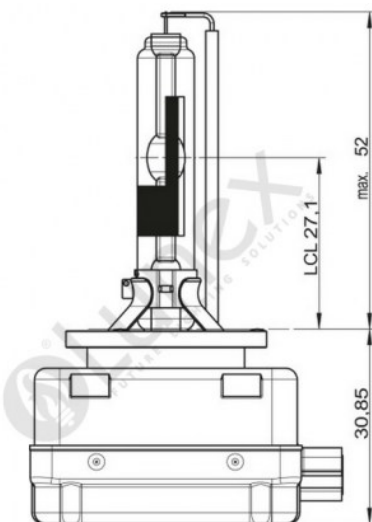

## Technical data

Power input	35 W
Power input tolerance	±3 %
Nominal voltage	85 V
Nominal wattage	35 W
Test voltage	13.5 V
Luminous flux	2800 lm
Luminous flux tolerance	±15 %
Color temperature	6000 K
Product weight	60 g
Base	PK32d-3
Lifespan B3	1450 h
Lifespan Tc	1950 h