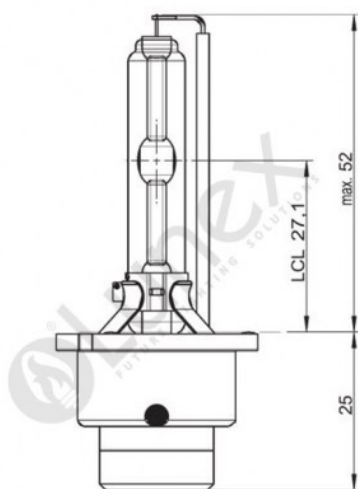

Technical data

Power input	35 W
Power input tolerance	±3 %
Nominal voltage	42 V
Nominal wattage	35 W
Test voltage	13.5 V
Luminous flux	3200 lm
Luminous flux tolerance	±15 %
Color temperature	6000 K
Product weight	16 g
Base	PK32d-5
Lifespan B3	1750 h
Lifespan Tc	2750 h