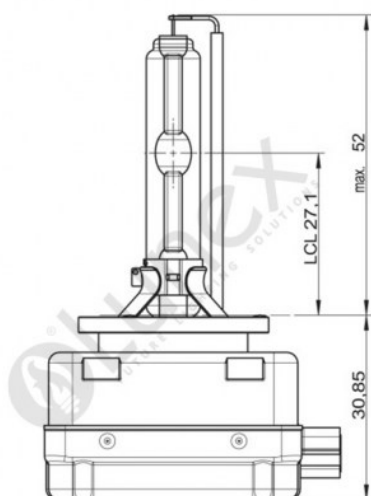

Technical data

Power input	35 W
Power input tolerance	±3 %
Nominal voltage	42 V
Nominal wattage	35 W
Test voltage	13.5 V
Luminous flux	3200 lm
Luminous flux tolerance	±15 %
Color temperature	6000 K
Product weight	63 g
Base	PK32d-5
Lifespan B3	1950 h
Lifespan Tc	2950 h