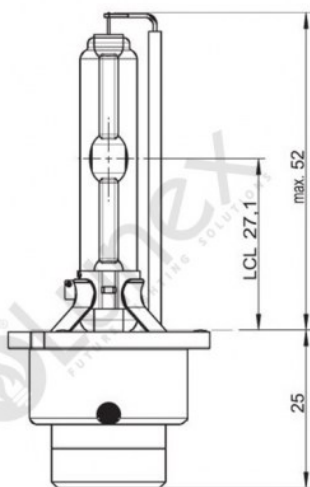

Technical data

Power input	35 W
Power input tolerance	±3 %
Nominal voltage	85 V
Nominal wattage	35 W
Test voltage	13.5 V
Luminous flux	3200 lm
Luminous flux tolerance	±15 %
Color temperature	6000 K
Product weight	60 g
Base	PK32d-2
Lifespan B3	1750 h
Lifespan Tc	2750 h