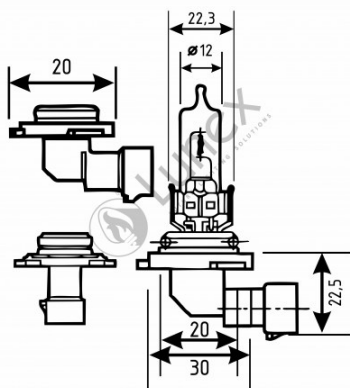

## Technical data

Power input	65 W
Nominal voltage	12.0 V
Nominal wattage	65 W
Base	P20d
Color temperature	3700K
Luminous flux	1200 lm