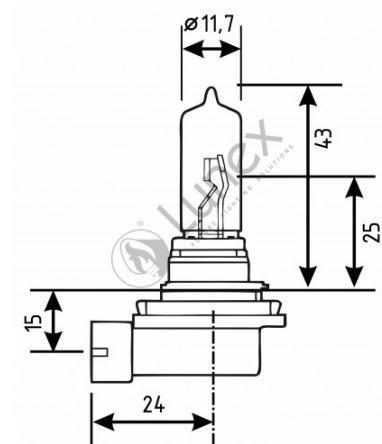

## Technical data

Power input	55 W
Nominal voltage	12.0 V
Nominal wattage	55 W
Base	PGJ19-2
Color temperature	3700K
Luminous flux	1350 lm