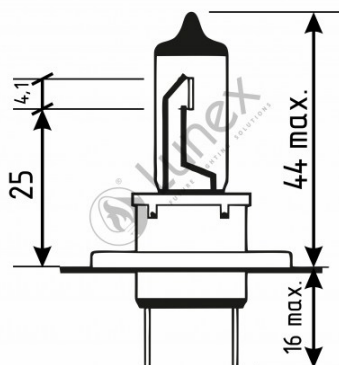

## Technical data

Power input	55 W
Nominal voltage	12.0 V
Nominal wattage	55 W
Base	PX26d
Color temperature	3700K
Luminous flux	1500 lm