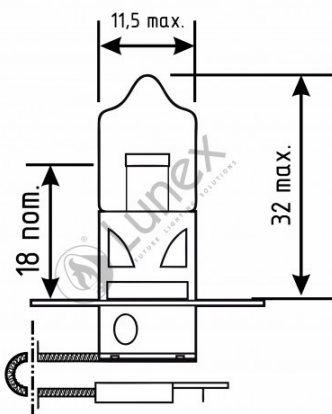

## Technical data

Power input	55 W
Nominal voltage	12.0 V
Nominal wattage	55 W
Base	PK22s
Color temperature	3700K
Luminous flux	1450 lm