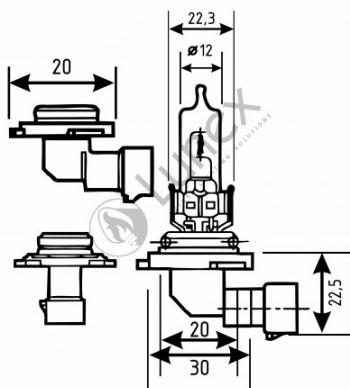

Technical data

Power input	55 W
Nominal voltage	12.0 V
Nominal wattage	55 W
Base	P22d
Color temperature	3600K
Luminous flux	1000 lm