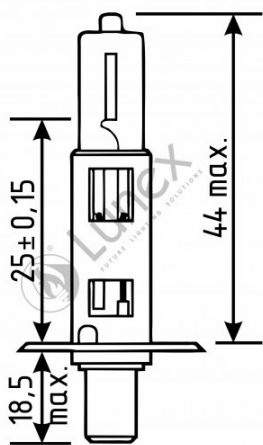

## Technical data

Power input	55 W
Nominal voltage	12.0 V
Nominal wattage	55 W
Base	P14,5s
Color temperature	3600K
Luminous flux	1550 lm