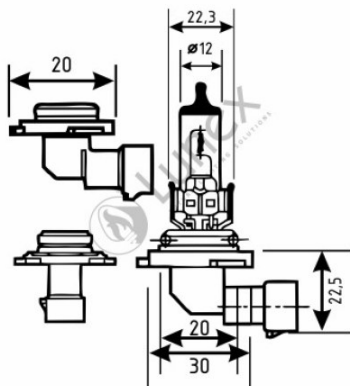

Technical data

Power input	55 W
Nominal voltage	12.0 V
Nominal wattage	55 W
Base	P22d
Color temperature	4000K
Luminous flux	1000 lm