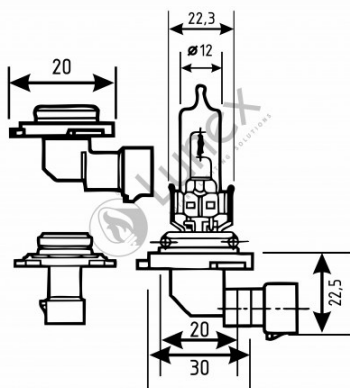

Technical data

Power input	65 W
Nominal voltage	12.0 V
Nominal wattage	65 W
Base	P20d
Color temperature	4000K
Luminous flux	1200 lm