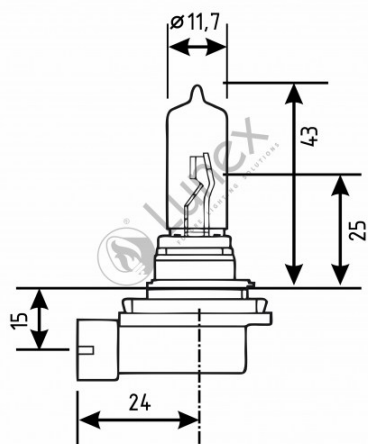

## Technical data

Power input	55 W
Nominal voltage	12.0 V
Nominal wattage	55 W
Base	PGJ19-2
Color temperature	4000K
Luminous flux	1350 lm