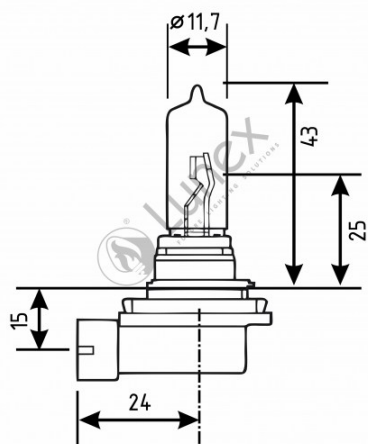

Technical data

Power input	35 W
Nominal voltage	12.0 V
Nominal wattage	35 W
Base	PGJ19-1
Color temperature	4000K
Luminous flux	800 lm