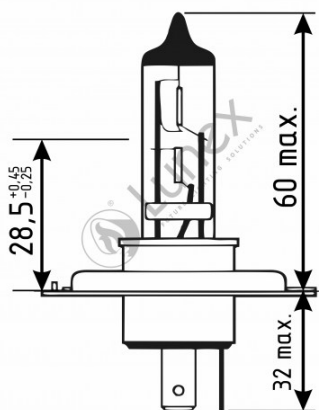

Technical data

Power input	60/55 W
Nominal voltage	12.0 V
Nominal wattage	60/55 W
Base	P43t
Color temperature	4000K
Luminous flux	1000 lm