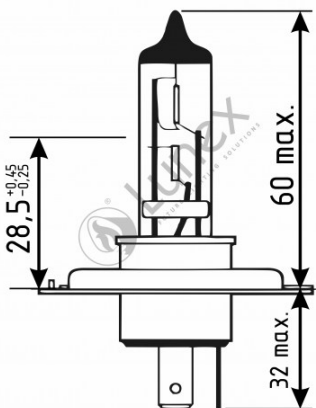

## Technical data

Power input	60/55 W
Nominal voltage	12.0 V
Nominal wattage	60/55 W
Base	P43t
Color temperature	5000K
Luminous flux	1000 lm